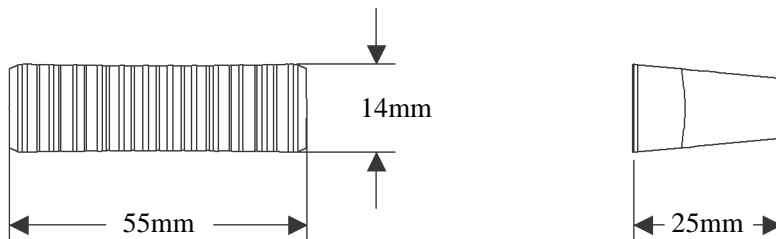

Ted Boerner Collection

CK20033
Brut Cabinet Knob
9/16" x 2"