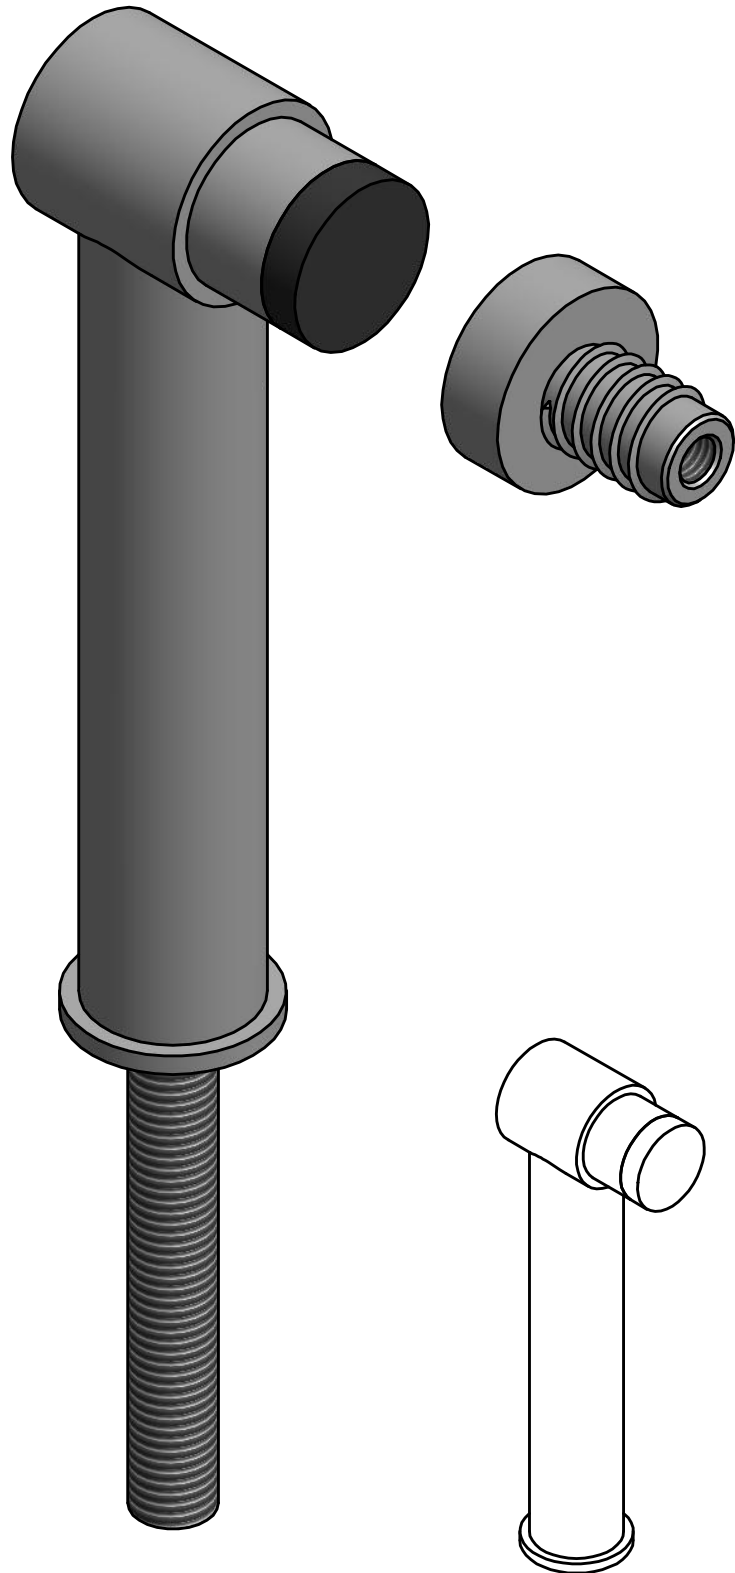

# PB30

floor mounted door stop  
including magnet  
stainless steel

FORMANI®		Part number:	
		Description:	
Doc no.:	2701Z041 PB30 V02.dwg	PB30	Format:
Drawn by:	Christian Brimbois		Creation date:
Formani Holland B.V. · Amerikalaan 55 · 6199 AE Maastricht Airport · tel: +31 (0)43 308 90 00 · www.formani.nl · info@formani.nl			