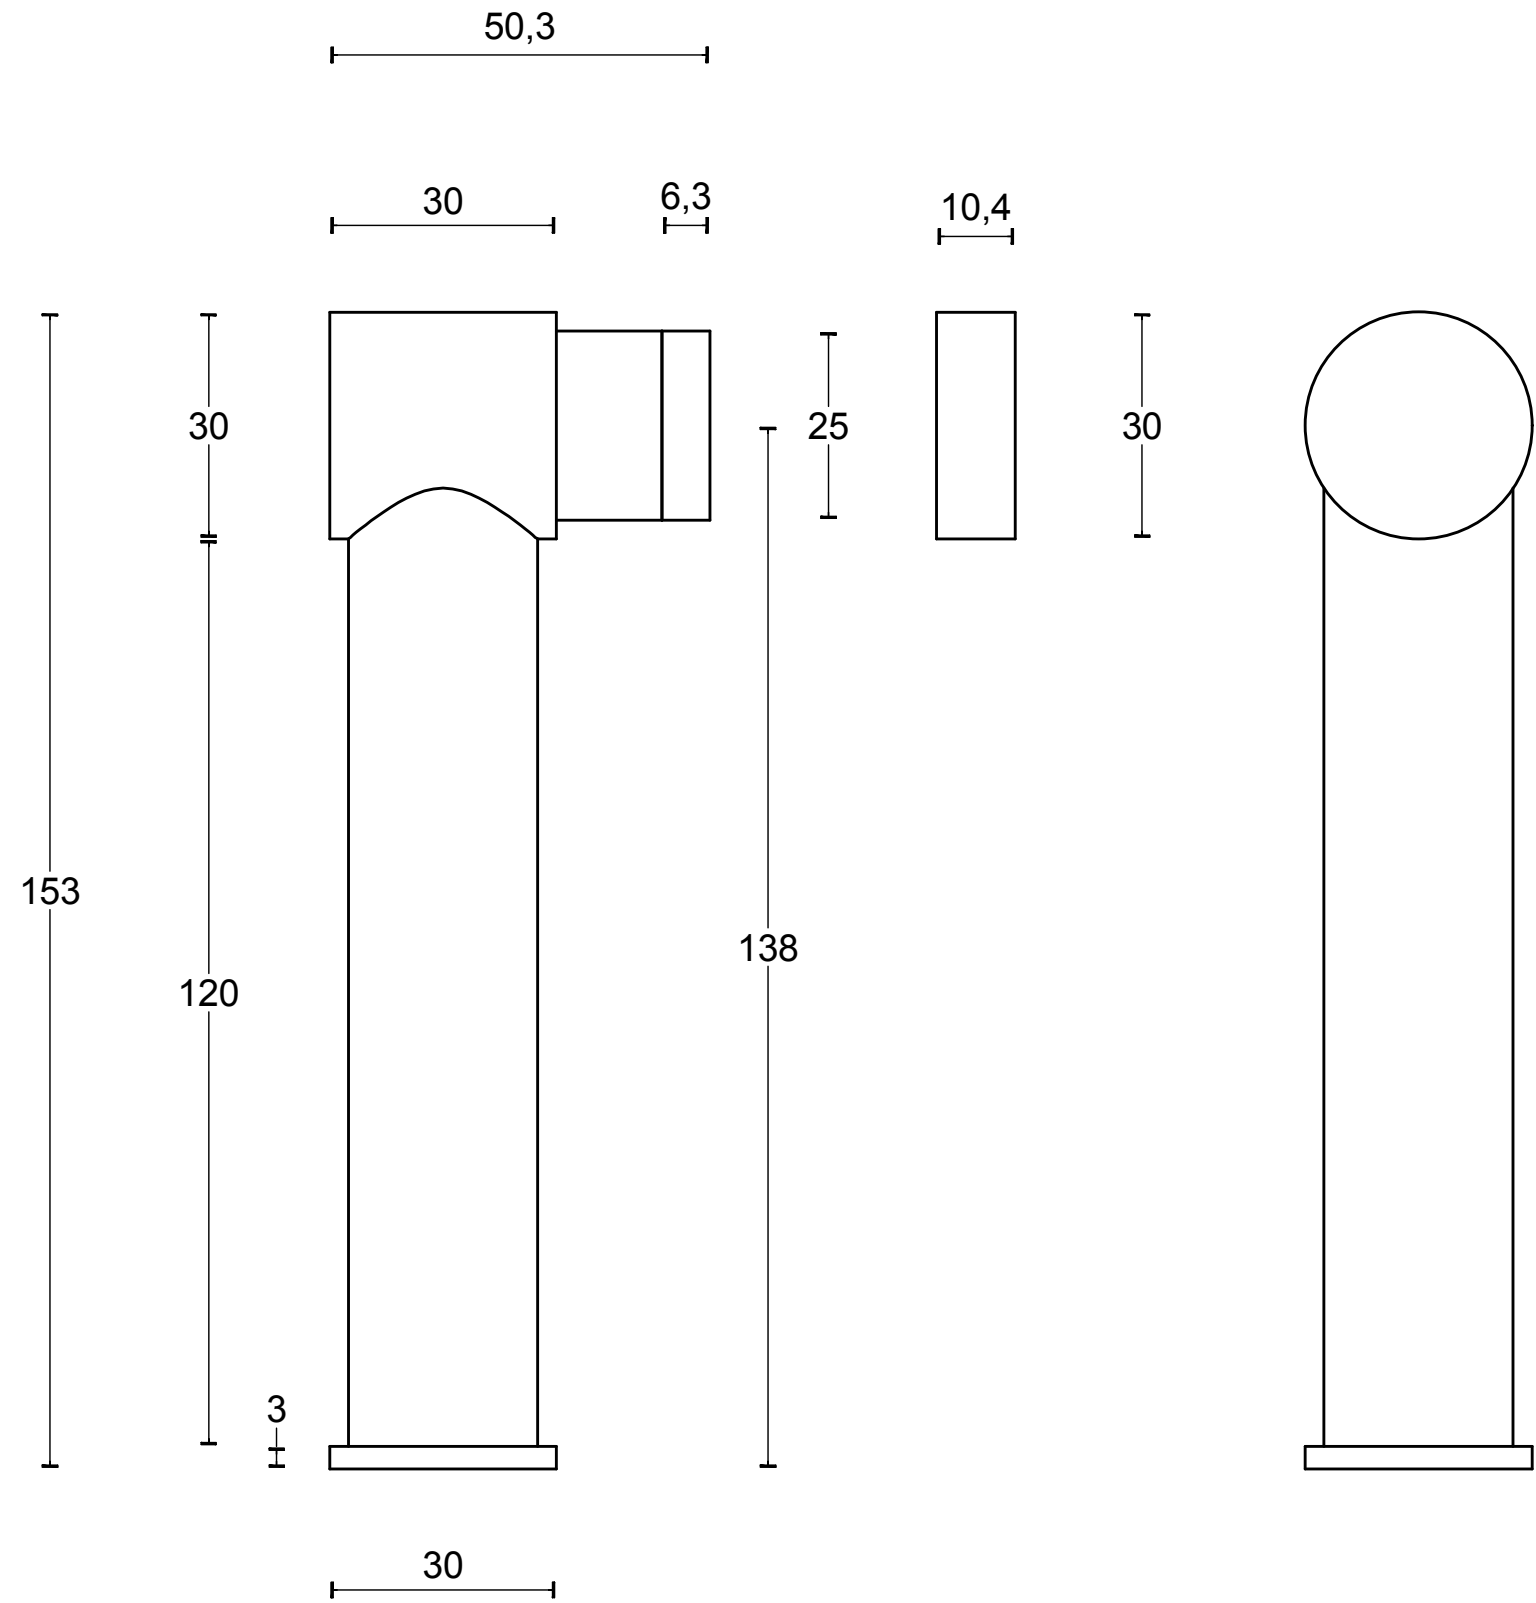

# PB30

floor mounted door stop  
including magnet  
stainless steel

FORMANI®		Part number:	
		Description:	
Doc no.:	2701Z041 PB30 V02.dwg	PB30	Format:
Drawn by:	Christian Brimbois		Creation date:
Formani Holland B.V. · Amerikalaan 55 · 6199 AE Maastricht Airport · tel: +31 (0)43 308 90 00 · www.formani.nl · info@formani.nl			