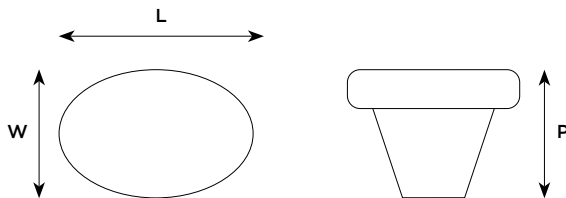

LC1873

LEATHER AMALFINE™

STITCHED BLOCK FURNITURE HANDLE

DIMENSIONS

LC1873	
L	20mm / 25/32"
P	32mm / 1 1/4"
W	18mm / 23/32"

- L** Length overall
- P** Projection (at highest point)
- W** Width (at widest point)

Imperial measurements converted from metric to nearest 1/32nd"
Dimensional tolerance +/-1.5mm

Amalfine™ Finishes

Espresso

Mocha

FINISHES

FIXINGS

Standard M4 x 30mm long pan head bolt(s)

Alternative M4 x 25mm / 30mm / 40mm / 50mm / 60mm pan head bolt(s)